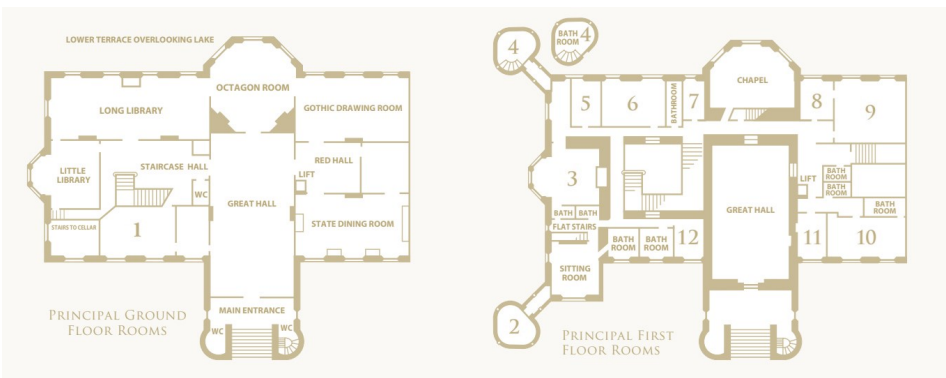

EASTNOR CASTLE

Castle Bedrooms

1. State Bedroom

Double 4-Poster | En-Suite Bathroom

Occupier:

2. Turret Suite

Double 4-Poster | En-Suite Bathroom

Occupier:

3. Tulip Bedroom

Double or Twin | En-Suite Bathroom

Occupier:

4. East Turret Bedroom

Double | Own Bathroom (stairs to bathroom)

Occupier:

5. Chinese Bedroom

Double 4-Poster | Own Bathroom

9. Red Bedroom

Double 4-Poster | Shared Bathroom (with 8)

Occupier:

10. Italian Bedroom

Double | Ensuite

Occupier:

11. Blue Bedroom

Double 4-Poster | Own Bathroom

Occupier:

12. Pugin Bedroom

Double | Own Bathroom

Occupier:

Please allocate bedroom accommodation using the room plan and the corresponding photographs.